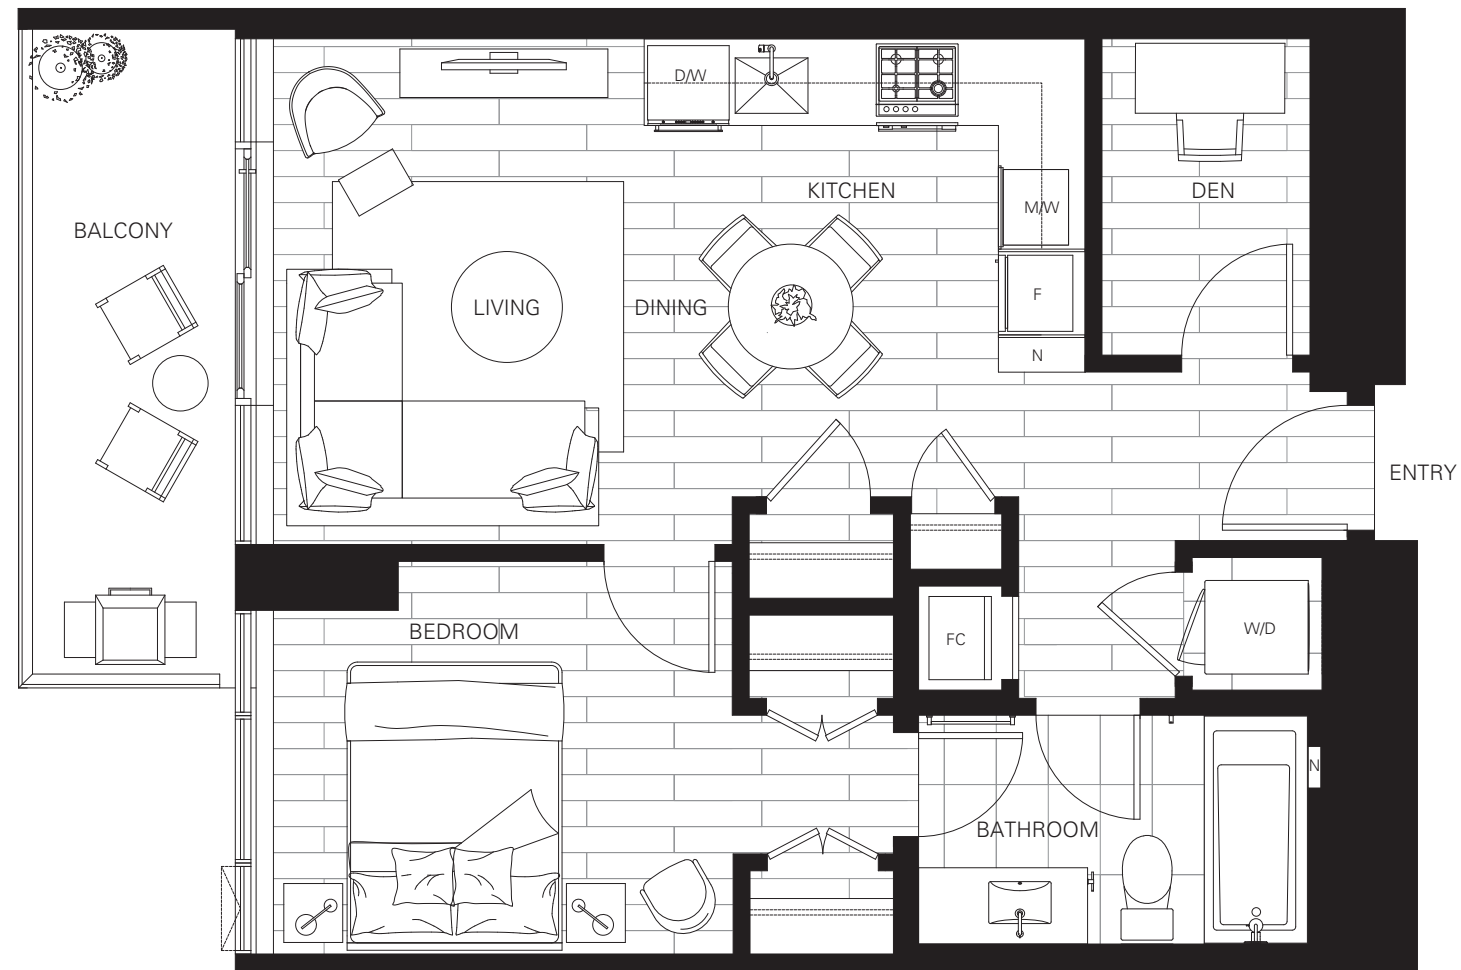

Plan A4

1 BEDROOM, DEN + 1 BATH

Interior: 618 sf

Exterior: 93 sf

west

AUSTIN HEIGHTS / COQUITLAM

LEVEL 4-22